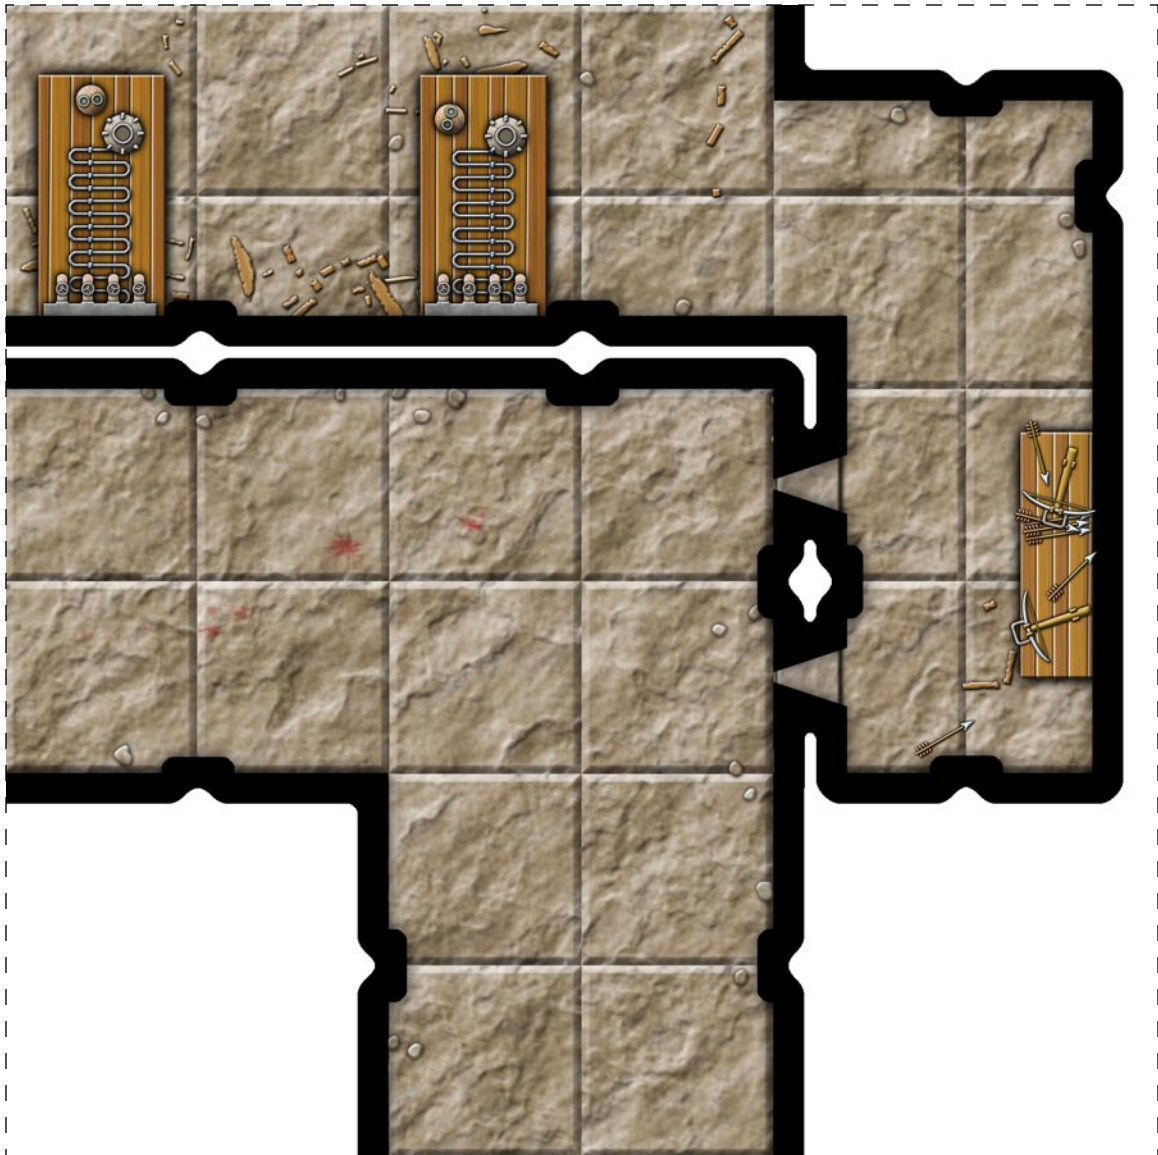

Ptolus e-Adventure Tiles: Ghul's Labyrinth II

PGL214