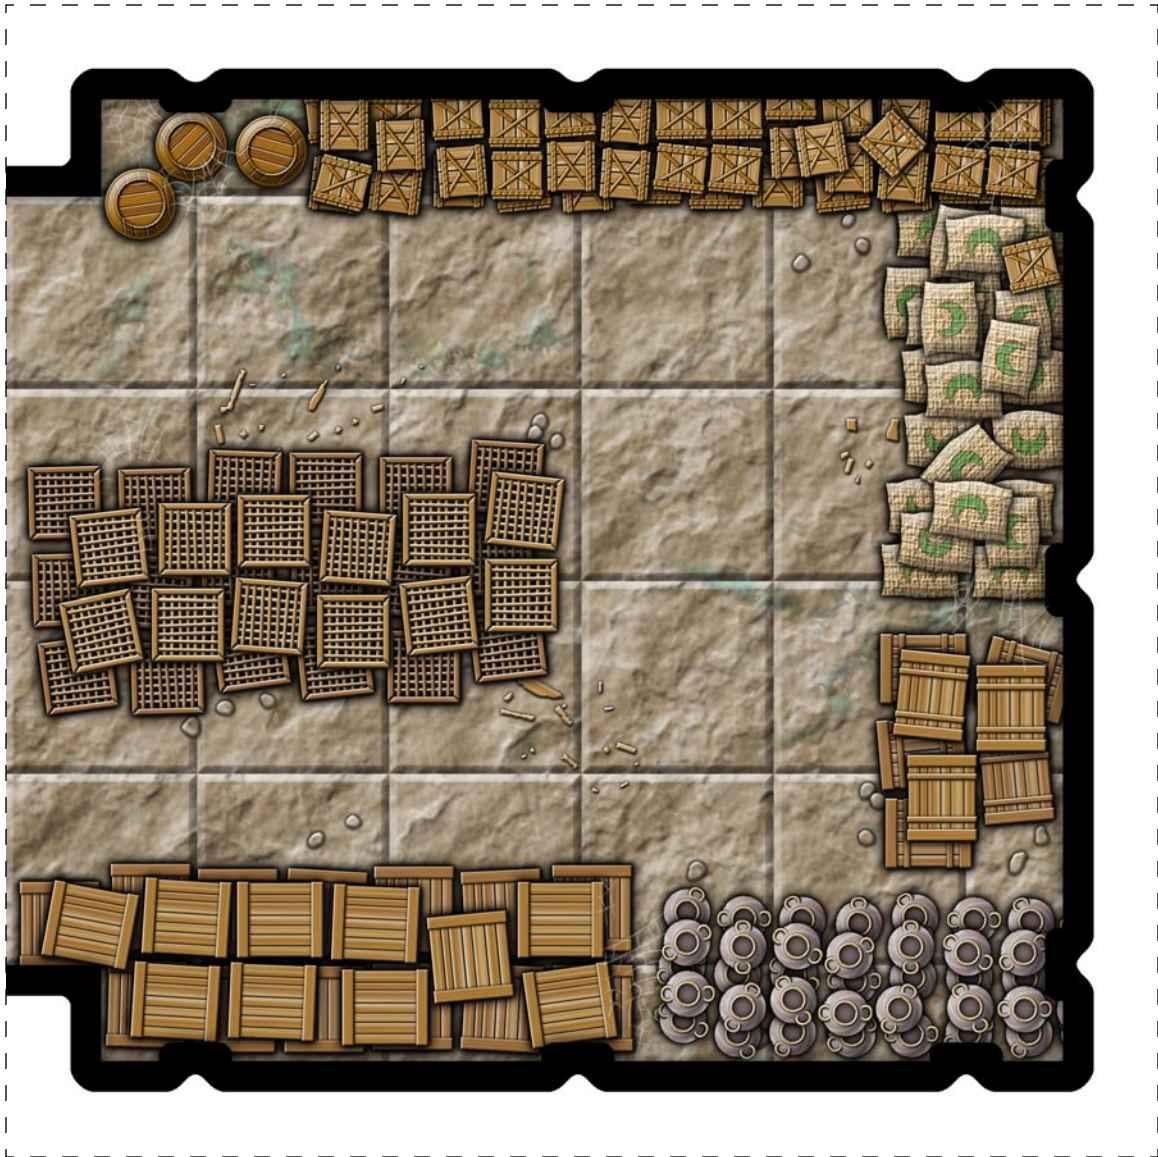

Ptolus e-Adventure Tiles: Ghul's Labyrinth II

PGL202