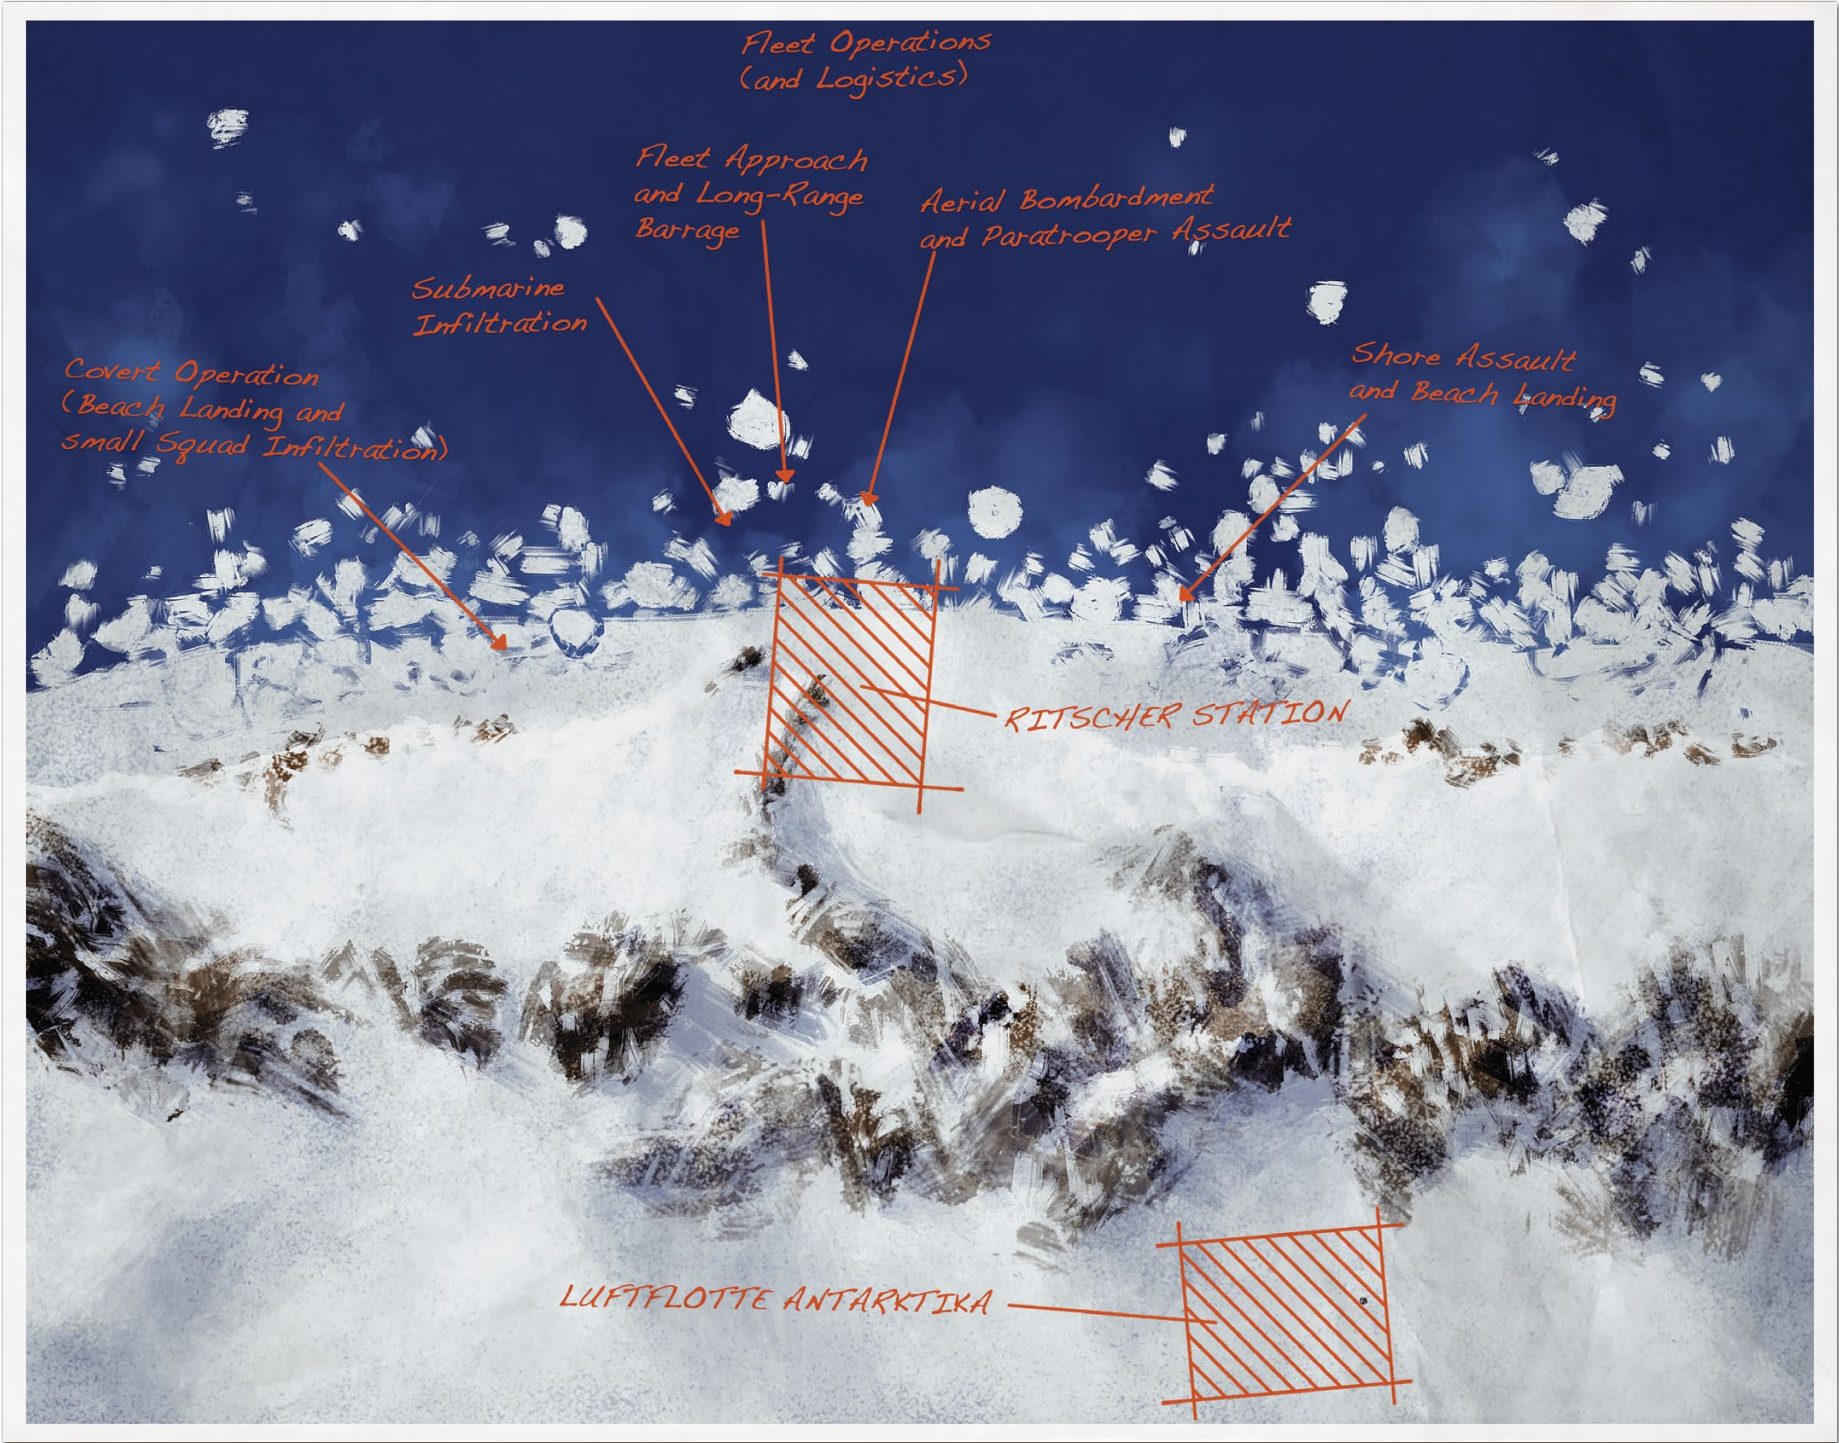

150.00 m / 492 ft

Engine  
Propellers x16

Engine  
Propellers x16

telephone line below surface

- Spotlights
- Cranes
- Quonset huts / Sheds
- Reconnaissance tower
- Dual Purpose gun turrets (x42)
- Airstrip
- Control tower
- Artillery turrets
- Pumping stations
- Ramps to hangars
- Lifeboat huts
- Rudder

Fleet Operations  
(and Logistics)

Fleet Approach  
and Long-Range  
Barrage

Aerial Bombardment  
and Paratrooper Assault

Shore Assault  
and Beach Landing

Submarine  
Infiltration

Covert Operation  
(Beach Landing and  
small Squad Infiltration)

# Point-19

-  GEODE FIELD
-  ICE WALLS
-  LAKE
-  EMBLEMMENTS
-  BUILDINGS

Lowest point in Mountain Ridge  
-best location for entering city-

*Foothills and low mountains*

EXIT 2 FROM THE ELDER TUNNELS

EXIT 1 FROM THE ELDER TUNNELS

TANK HANGAR

Old Riverbed

BLACK SUN AIRSTRIP

NACHTWOLFE PLANE WRECK

THE CITY ENGINE (main location)

HALL OF MEMORIES

ENTRY TO THE STYGIAN SUNLESS SEA

DIE STERNWARTE (the Observatory)