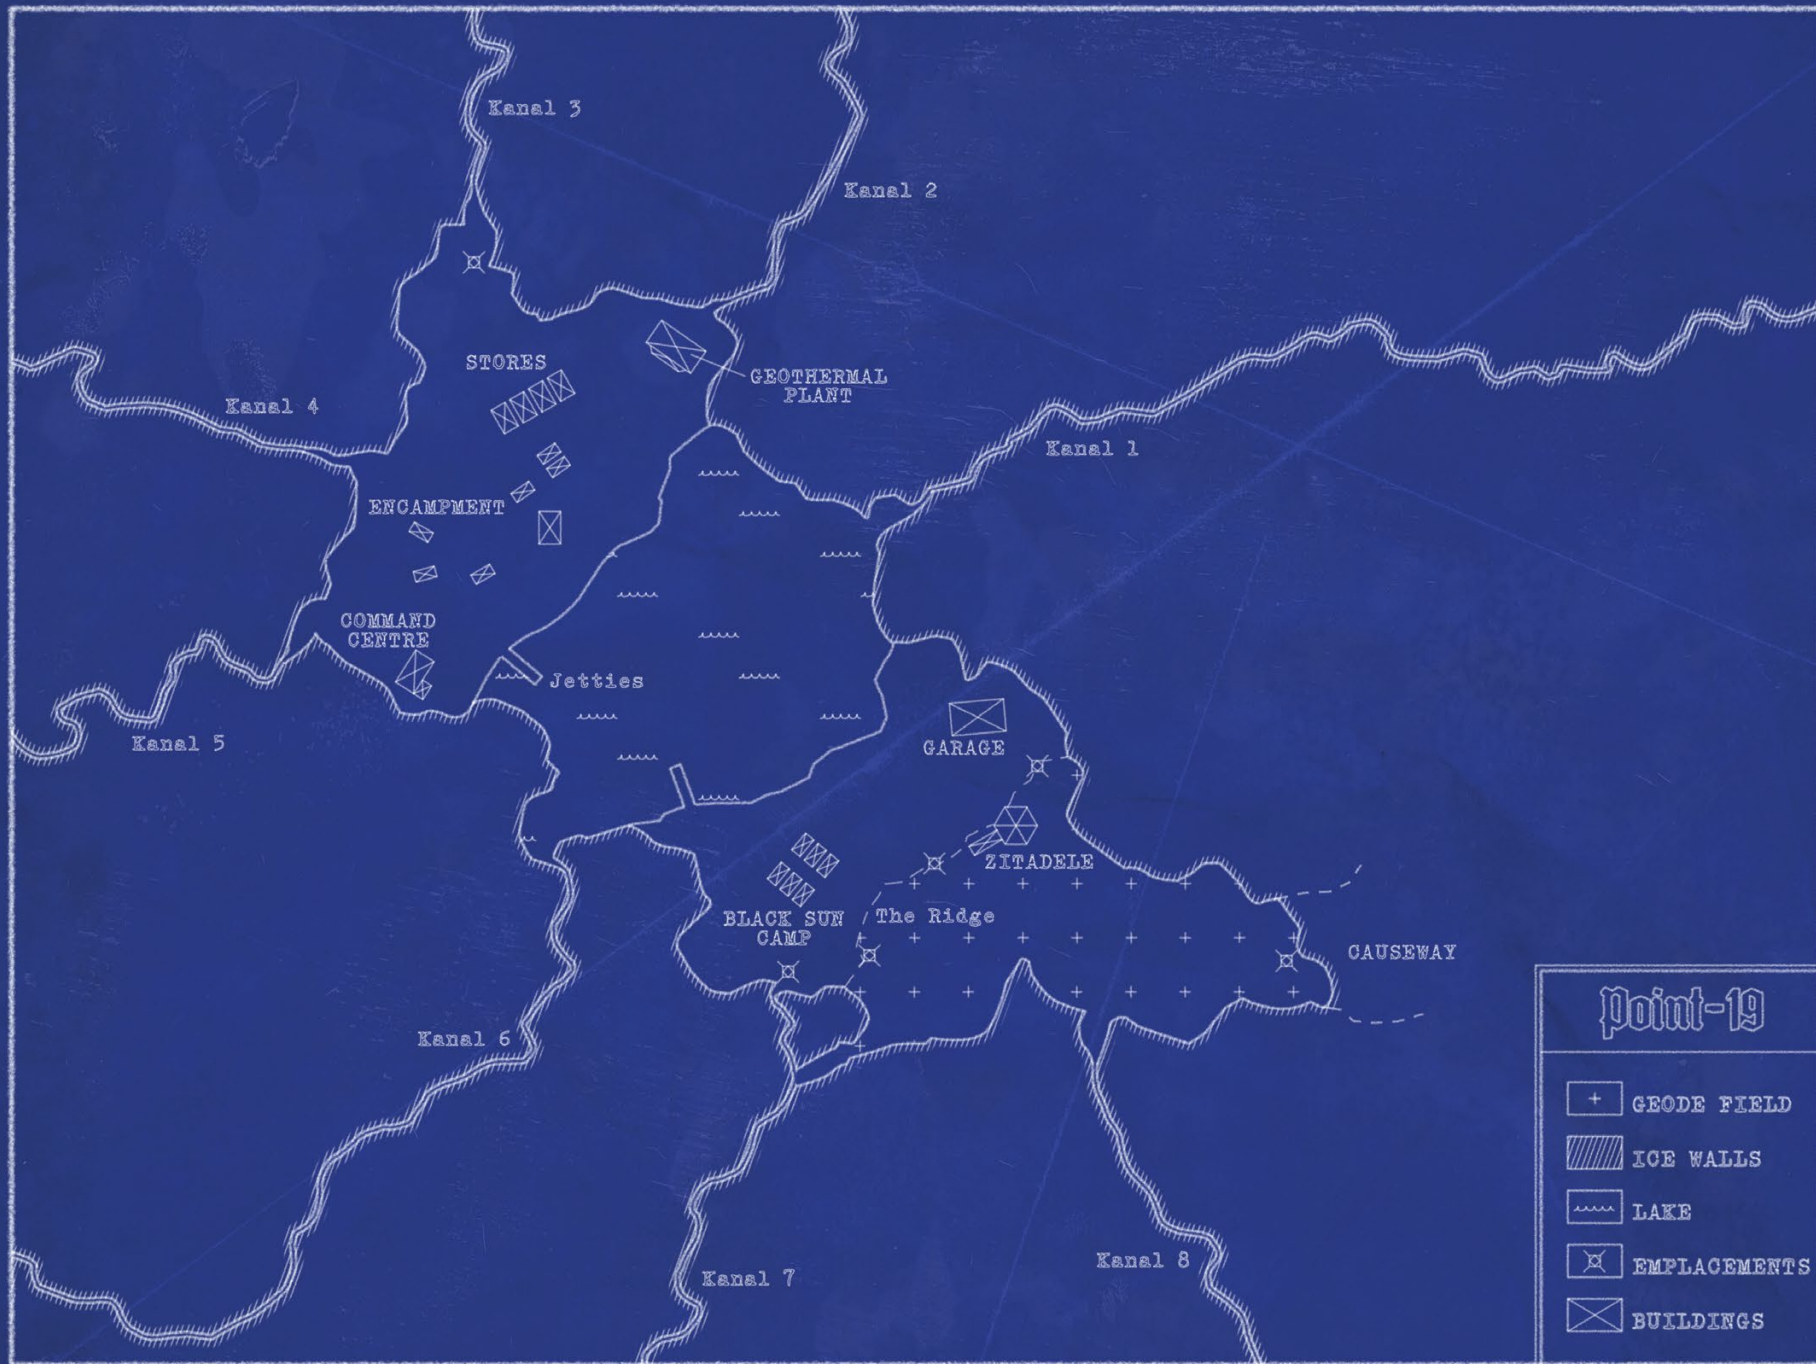

RITSCHER STATION

LUFTFLOTTE ANTARKTIKA

# Ritscher Station

# Point-19

-  GEODE FIELD
-  ICE WALLS
-  LAKE
-  EMBLEMMENTS
-  BUILDINGS

Lowest point in Mountain Ridge  
-best location for entering city-

*Foothills and low mountains*

EXIT 2 FROM THE ELDER TUNNELS

EXIT 1 FROM THE ELDER TUNNELS

TANK HANGAR

Old Riverbed

BLACK SUN AIRSTRIP

NACHTWOLFE PLANE WRECK

THE CITY ENGINE (main location)

HALL OF MEMORIES

ENTRY TO THE STYGIAN SUNLESS SEA

DIE STERNWARTE (the Observatory)