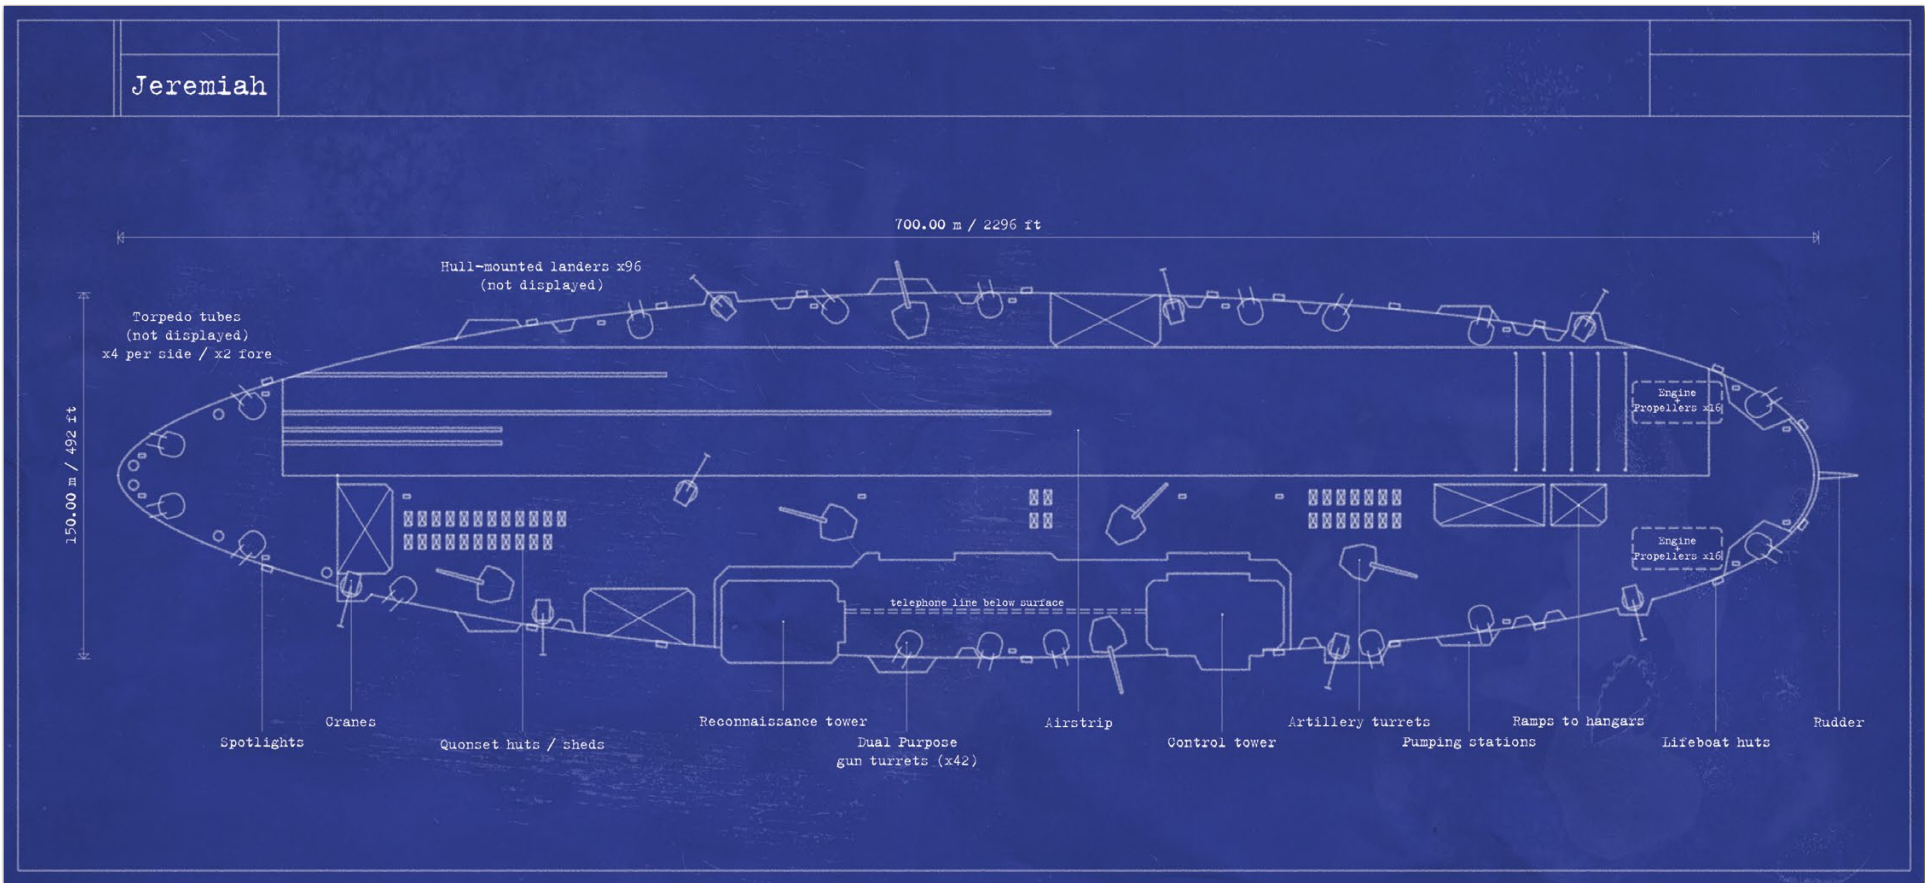

 door

 steel hatch

 blast door

 air vent

Jeremiah

700.00 m / 2296 ft

Hull-mounted landers x96  
(not displayed)

Torpedo tubes  
(not displayed)  
x4 per side / x2 fore

150.00 m / 492 ft

Engine  
Propellers x16

Engine  
Propellers x16

telephone line below surface

- Spotlights
- Cranes
- Quonset huts / Sheds
- Reconnaissance tower
- Dual Purpose gun turrets (x42)
- Airstrip
- Control tower
- Artillery turrets
- Pumping stations
- Ramps to hangars
- Lifeboat huts
- Rudder

# Ritscher Station

TANK HANGAR

Old Riverbed

BLACK SUN AIRSTRIP

NACHTWOLFE PLANE WRECK

THE CITY ENGINE (main location)

HALL OF MEMORIES

ENTRY TO THE STYGIAN SUNLESS SEA

DIE STERNWARTE (the Observatory)