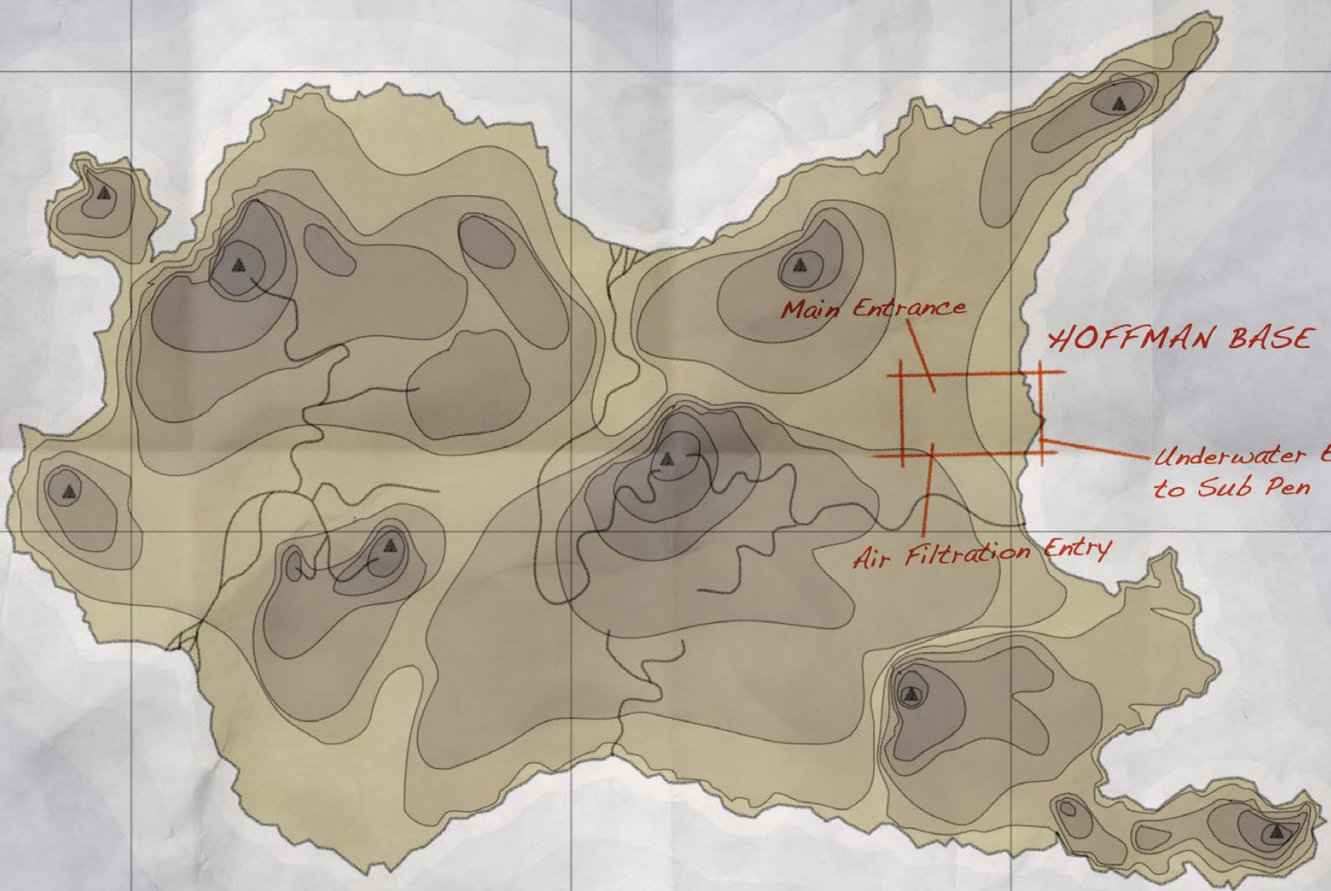

ATLANTIC OCEAN

SAXEMBERG ISLAND