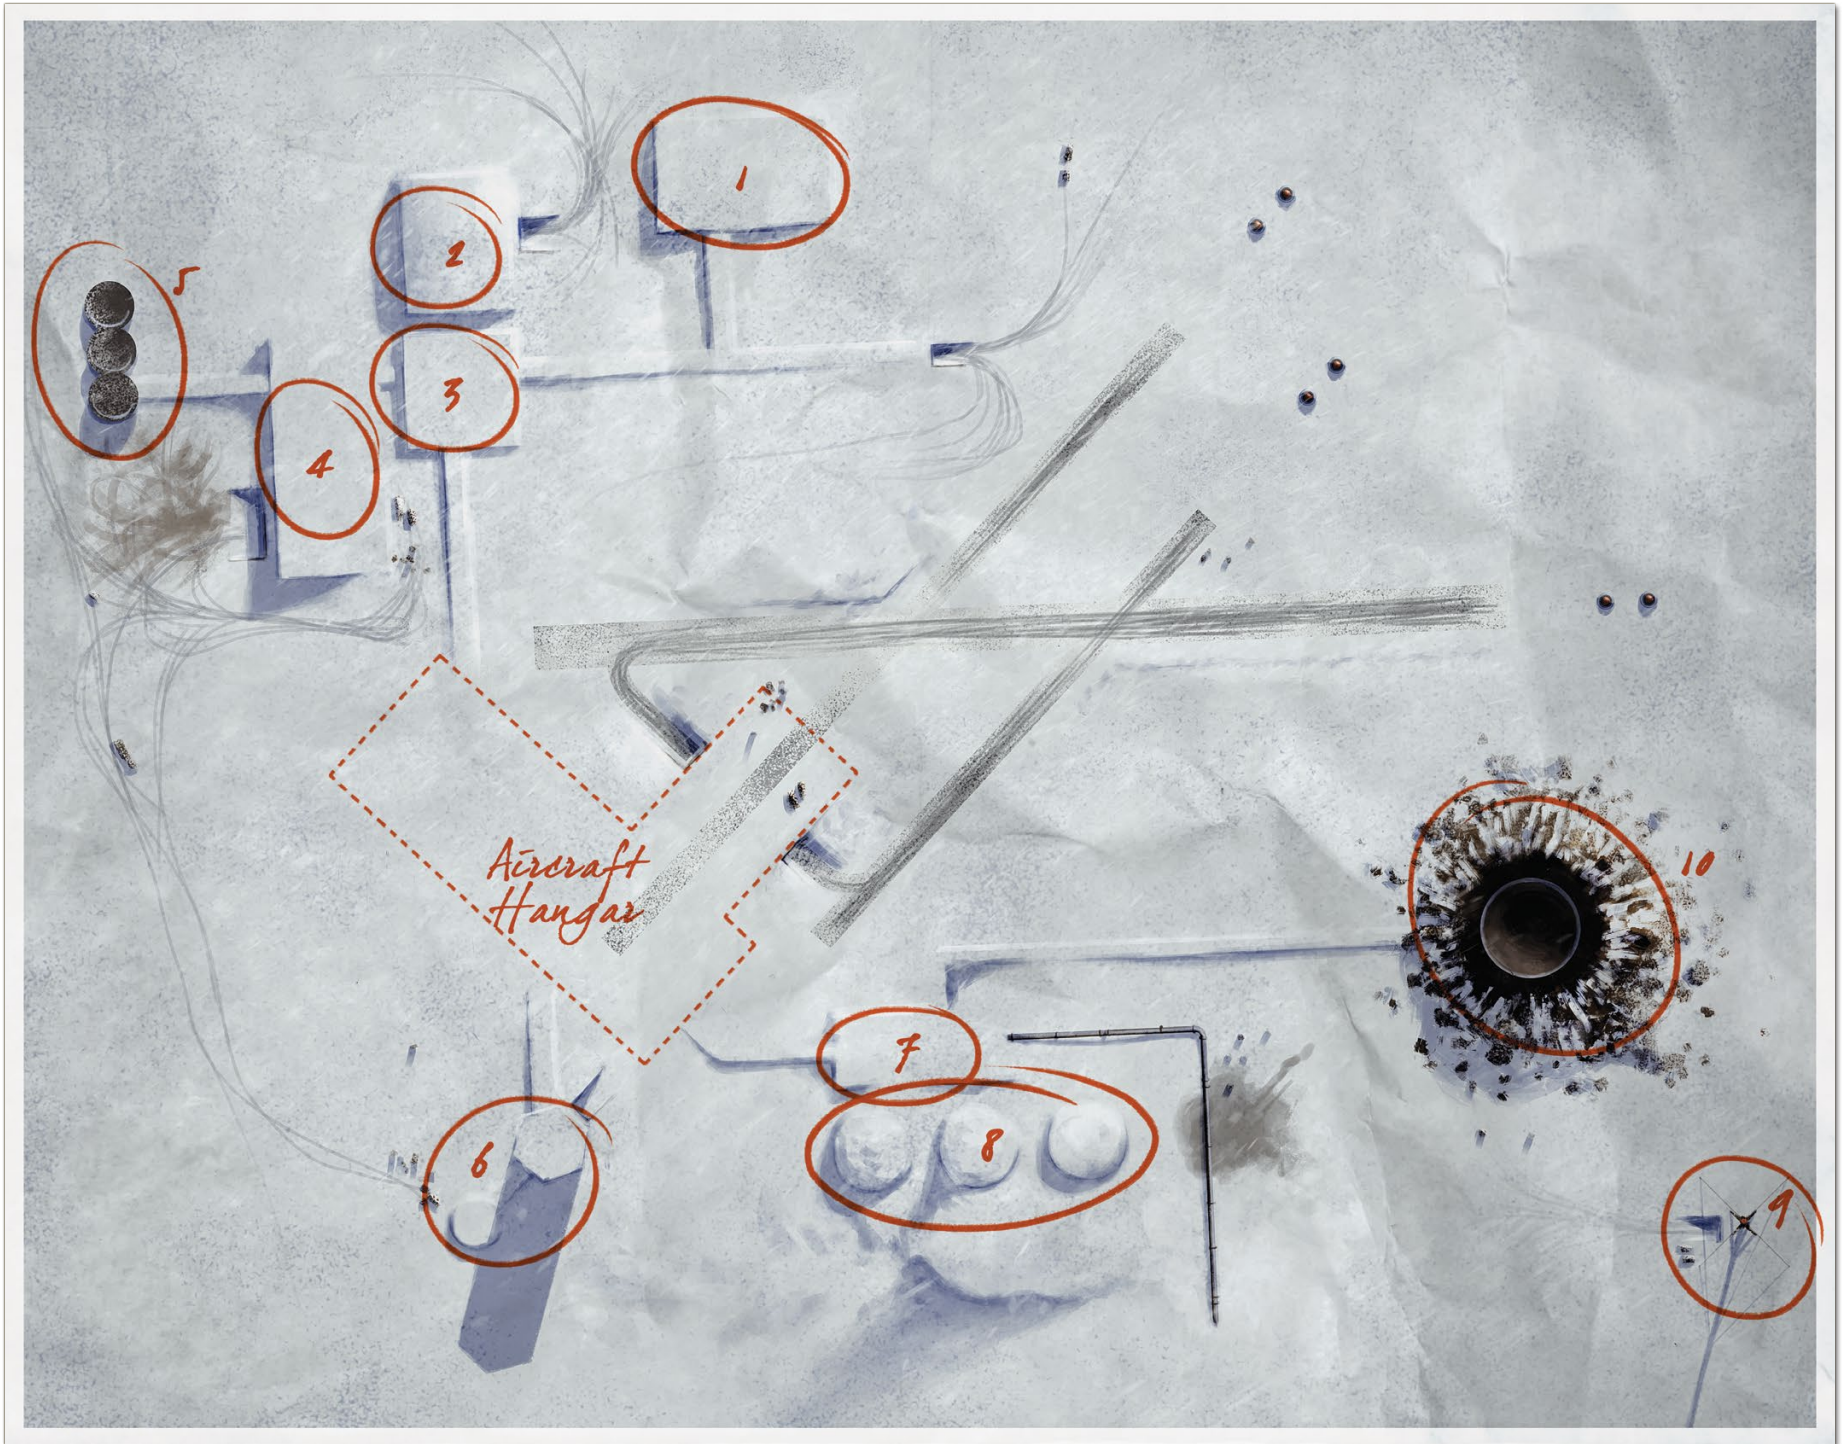

Fleet Operations  
(and Logistics)

Fleet Approach  
and Long-Range  
Barrage

Aerial Bombardment  
and Paratrooper Assault

Shore Assault  
and Beach Landing

Submarine  
Infiltration

Covert Operation  
(Beach Landing and  
small Squad Infiltration)

RITSCHER STATION

LUFTFLOTTE ANTARKTIKA

# Point-19

-  GEODE FIELD
-  ICE WALLS
-  LAKE
-  EMBLEMMENTS
-  BUILDINGS

Lowest point in Mountain Ridge  
-best location for entering city-

*Foothills and low mountains*

EXIT 2 FROM THE ELDER TUNNELS

EXIT 1 FROM THE ELDER TUNNELS

TANK HANGAR

Old Riverbed

BLACK SUN AIRSTRIP

NACHTWOLFE PLANE WRECK

THE CITY ENGINE (main location)

HALL OF MEMORIES

ENTRY TO THE STYGIAN SUNLESS SEA

DIE STERNWARTE (the Observatory)