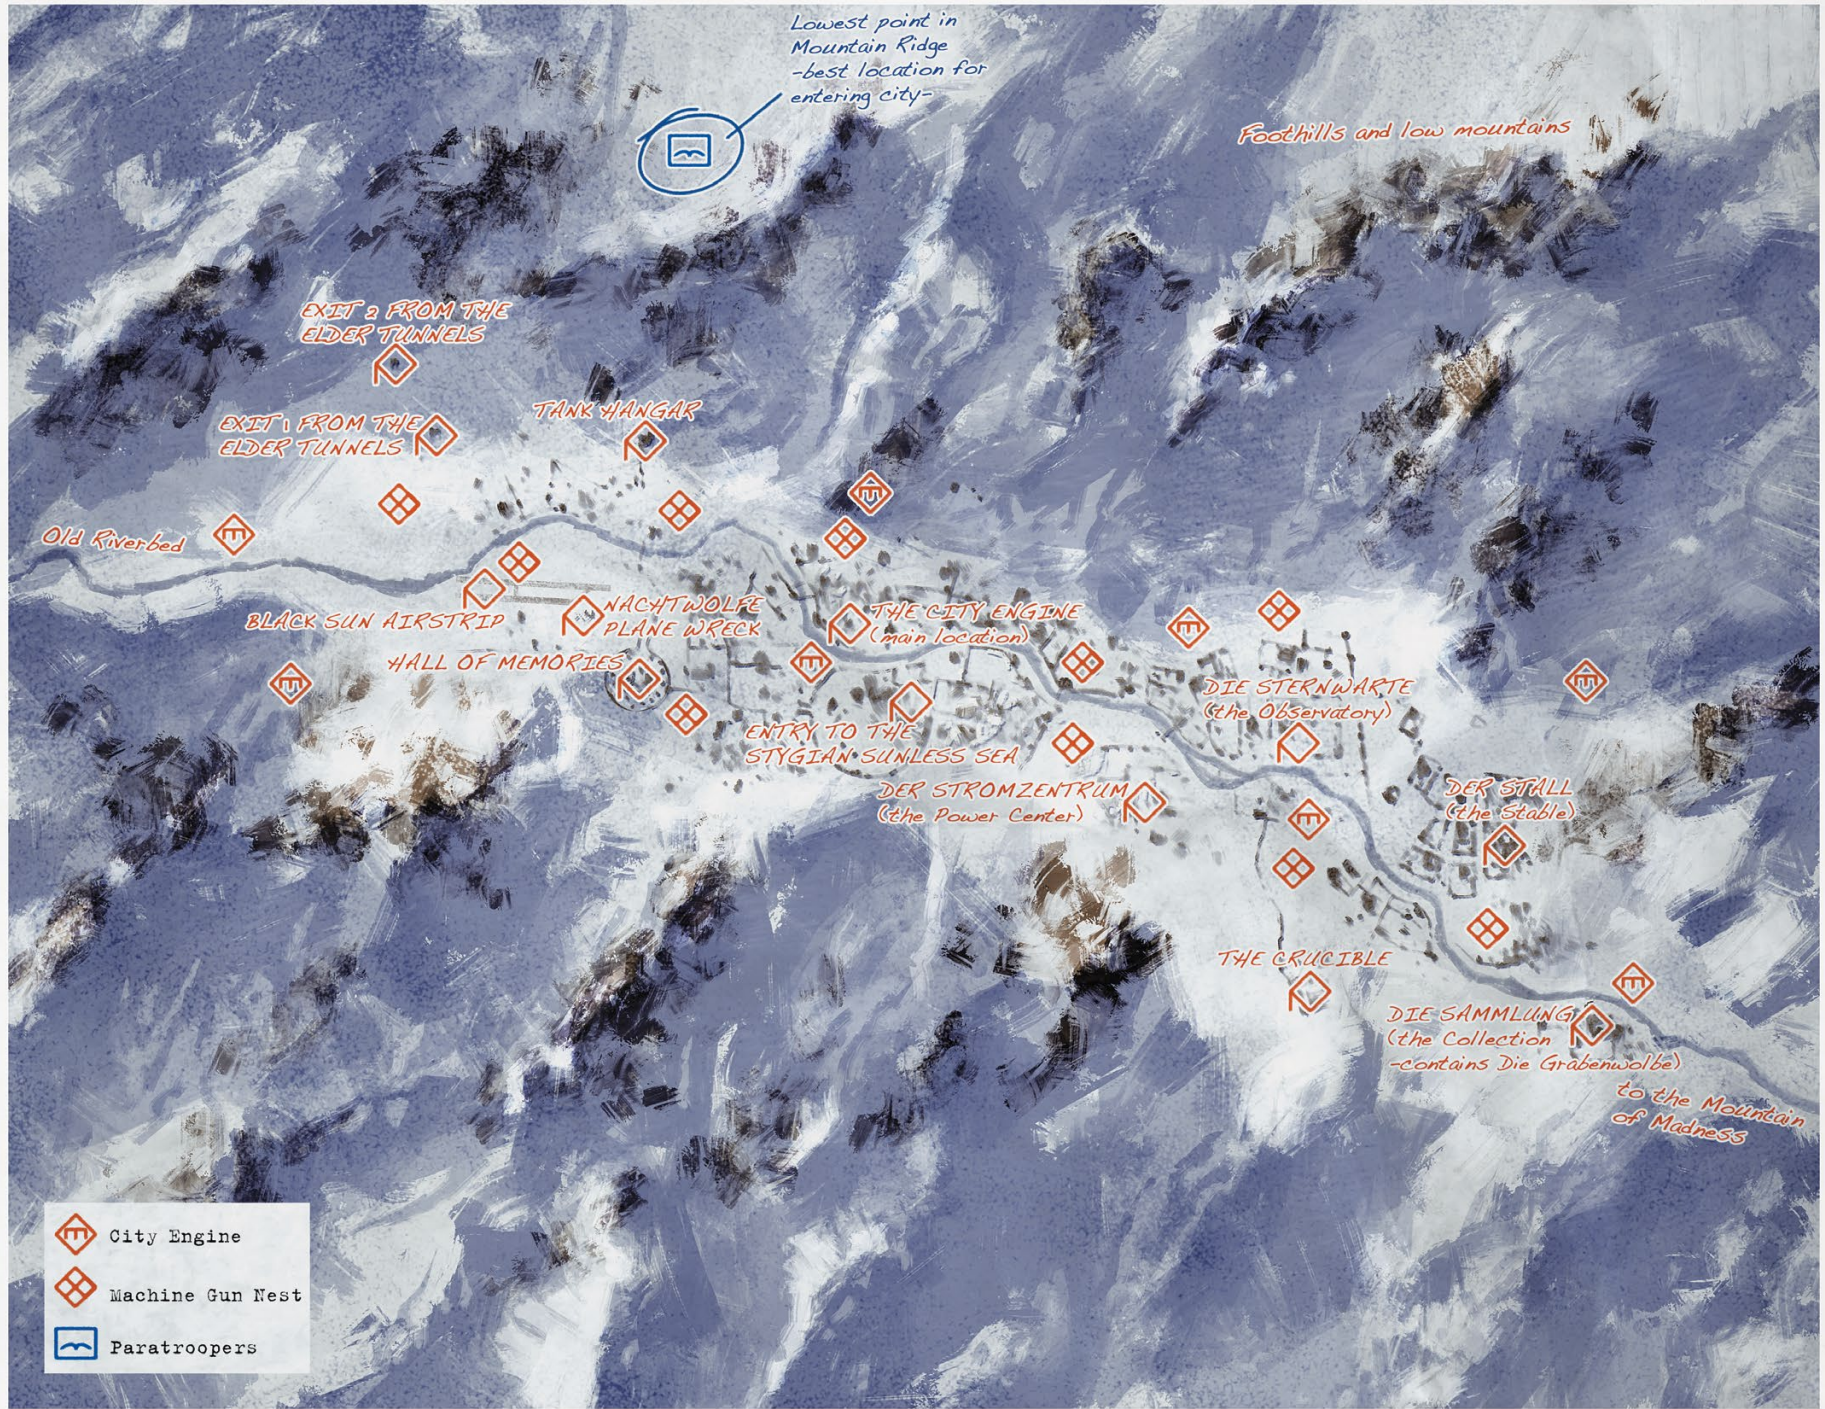

RITSCHER STATION

LUFTFLOTTE ANTARKTIKA

# Ritscher Station

# Point-19

-  GEODE FIELD
-  ICE WALLS
-  LAKE
-  EMBLEMMENTS
-  BUILDINGS

Lowest point in Mountain Ridge  
-best location for entering city-

*Foothills and low mountains*

EXIT 2 FROM THE ELDER TUNNELS

EXIT 1 FROM THE ELDER TUNNELS

TANK HANGAR

Old Riverbed

BLACK SUN AIRSTRIP

NACHTWOLFE PLANE WRECK

THE CITY ENGINE (main location)

HALL OF MEMORIES

ENTRY TO THE STYGIAN SUNLESS SEA

DIE STERNWARTE (the Observatory)